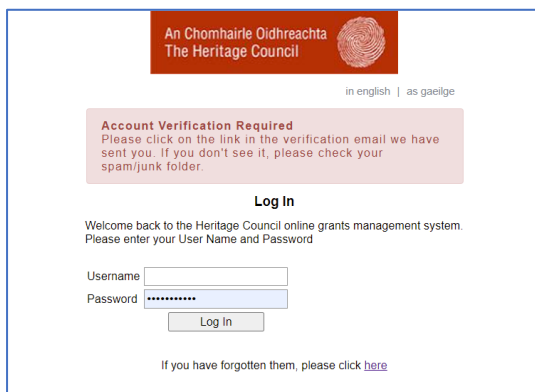

Security & Password updates Heritage Council

New Registrants

Additional security around password selection

Account verification by email required.

Sample of email below

An Chomhairle Oidhreachta
The Heritage Council

in english | as gaeilge

Account verification is now complete.
Please log in.

Log In

Welcome back to the Heritage Council online grants management system.
Please enter your User Name and Password

Username

Password

If you have forgotten them, please click [here](#)

Once email verification has taken place, the new registrant can then log in

If the email has already been used in the system then a message will be displayed as shown.