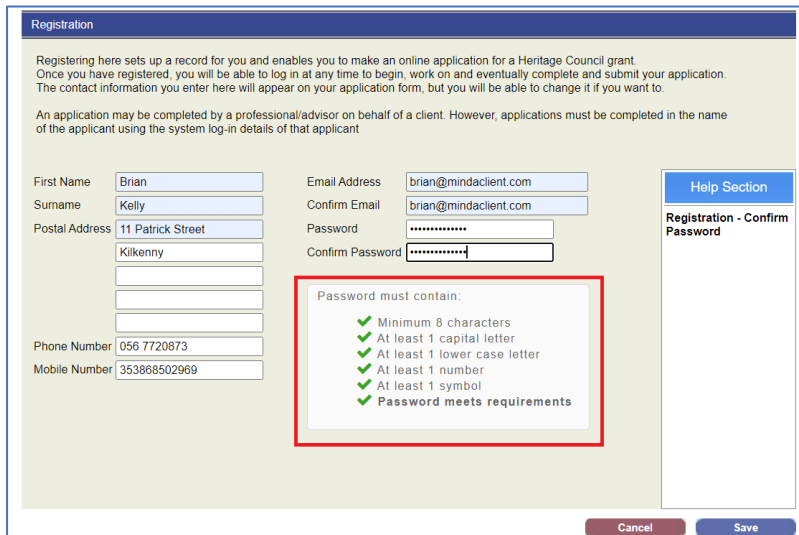

Security & Password updates Heritage Council

New Registrants

Additional security around password selection

Account verification by email required.

Sample of email below

An Chomhairle Oidhreachta
The Heritage Council

in english | as gaeilge

Account verification is now complete.
Please log in.

Log In

Welcome back to the Heritage Council online grants management system.
Please enter your User Name and Password

Username

Password

If you have forgotten them, please click [here](#)

Once email verification has taken place, the new registrant can then log in

If the email has already been used in the system then a message will be displayed as shown.